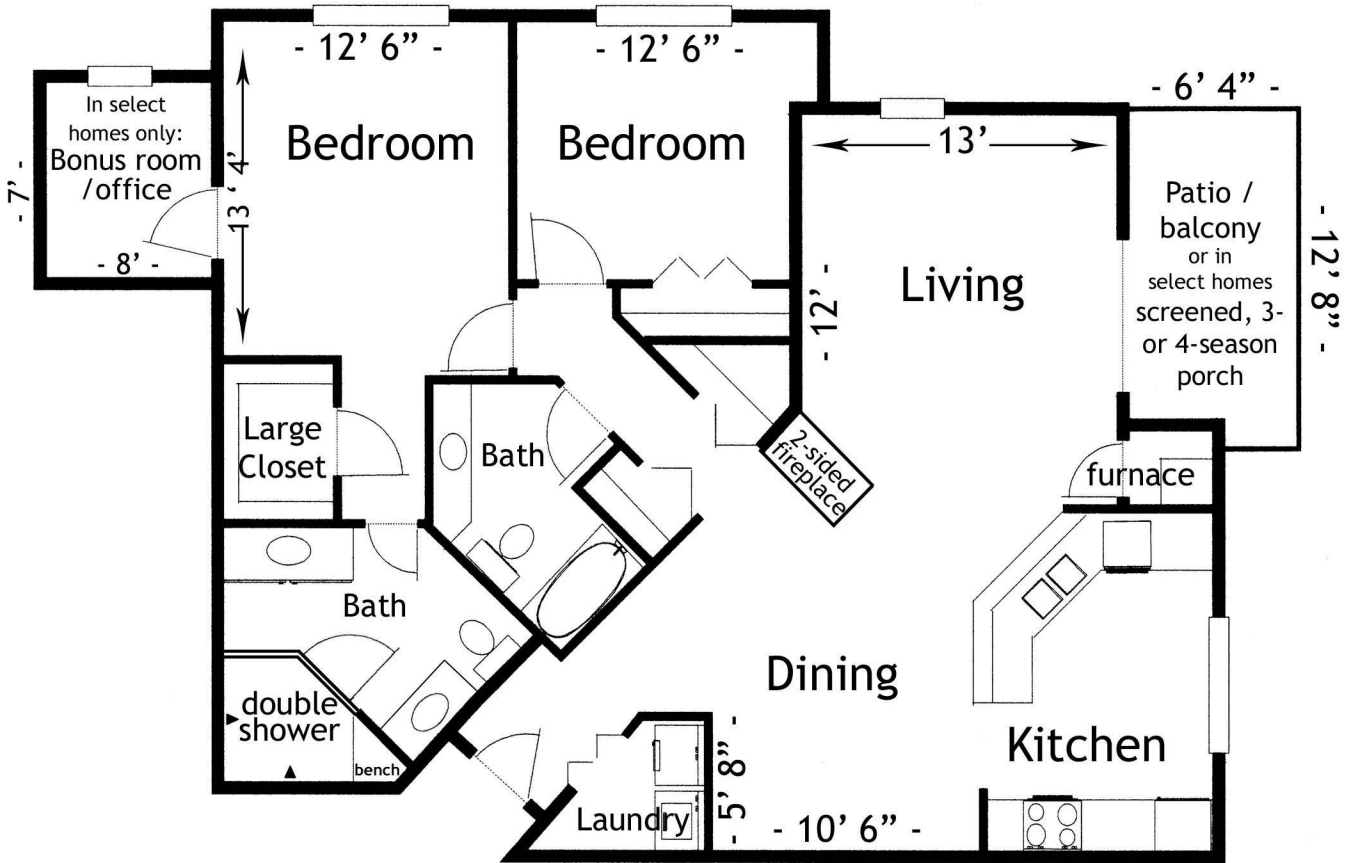

PROVINCE HILL

B2 The Penobscott II
 2 bedrooms / 2 baths
 with double shower and two vanities
 1305 - 1468 square feet

10/2021

Square footage, floor plans, room dimensions and amenities may vary from those shown here.