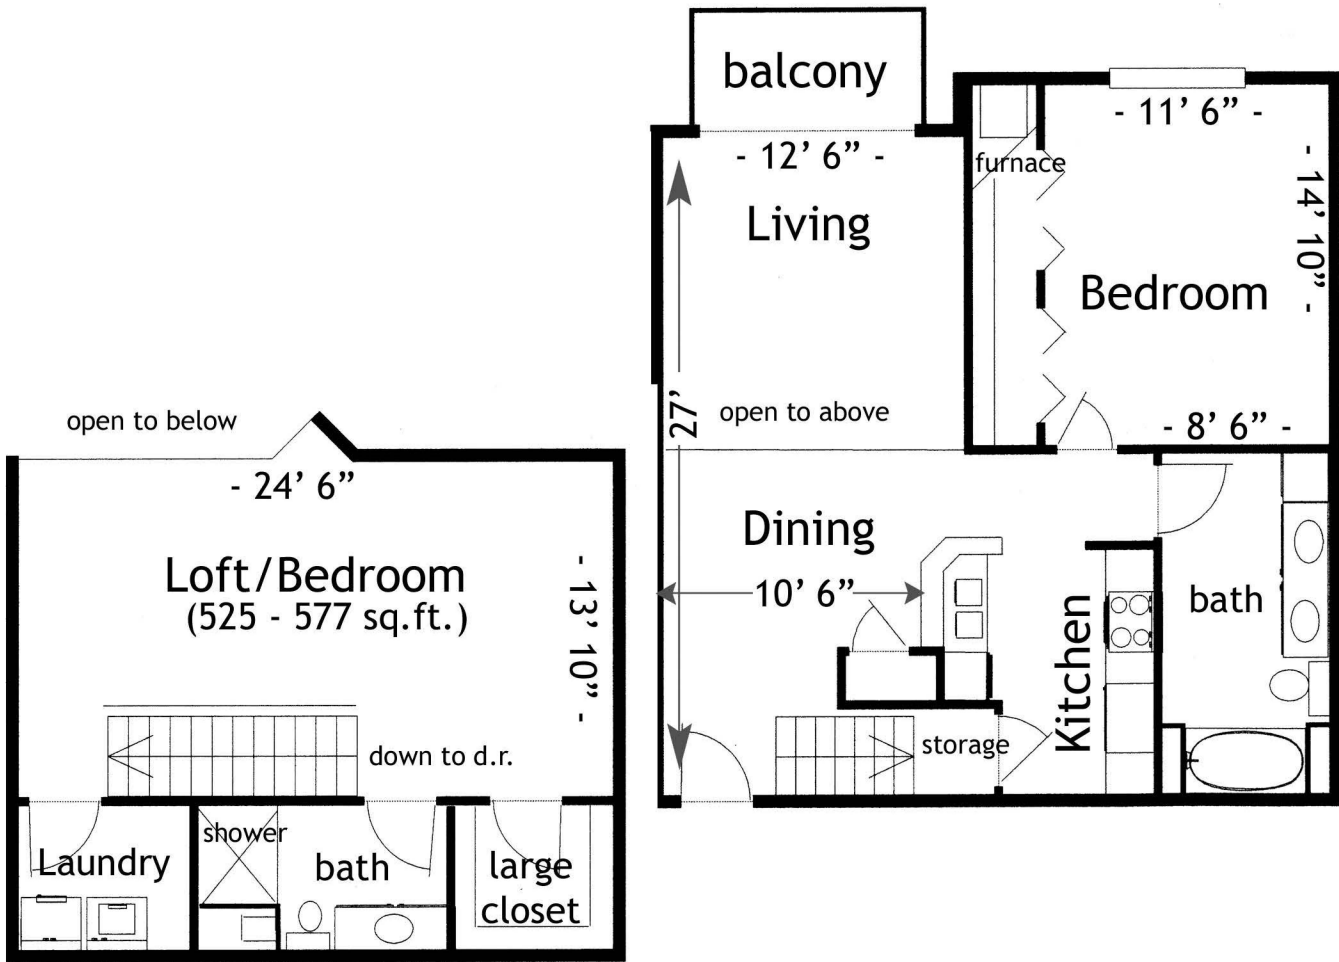

PROVINCE HILL

H **The Pocasset**
2 bedrooms / 2 baths - lofted
1340 - 1392 square feet

10/2021

Square footage, floor plans, room dimensions and amenities may vary from those shown here.

Address: _____ Rent: \$ _____ Deposit: \$ _____