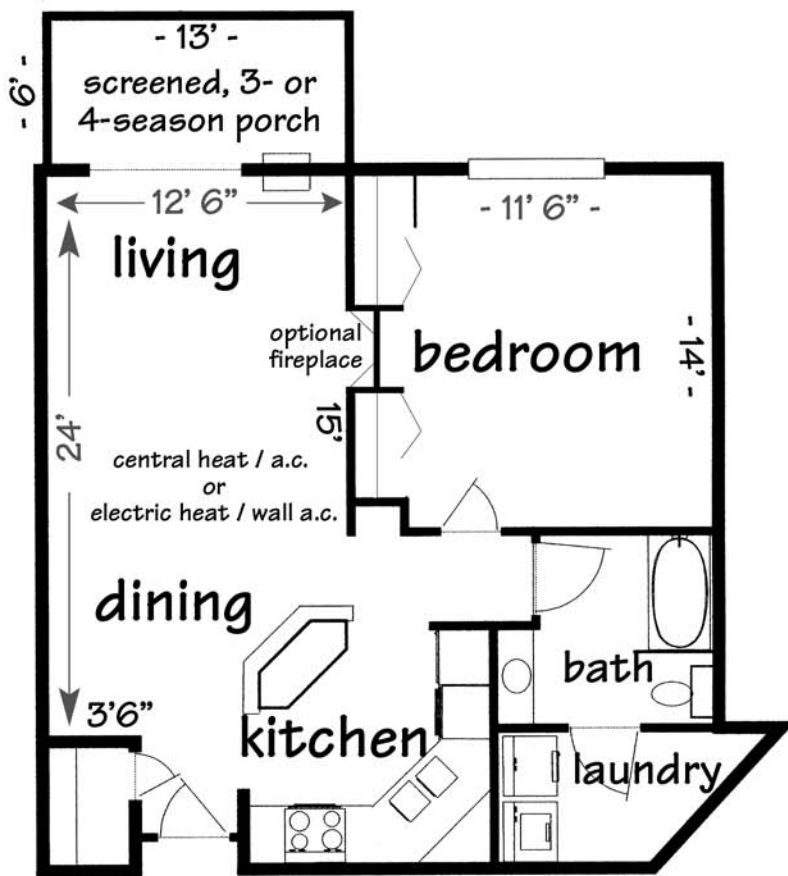

## E The Harwich

1 bedroom / 1 bath  
832 - 930 square feet

Square footage, floor plans, room dimensions and amenities may vary from those shown here.

Address: \_\_\_\_\_ Rent: \$ \_\_\_\_\_ Deposit: \$ \_\_\_\_\_